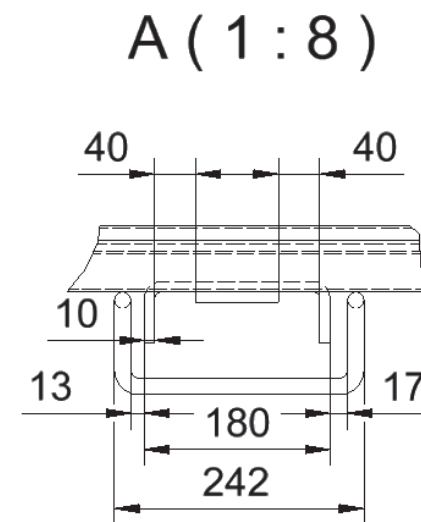

PALLET AT 13009

CTTE 4

FOR TYRE STORAGE

Outside dimensions: 2343 x 1328 x 1057

Weight: 90 kg

Loading capacity: 300 kg

Stackability - full of tyres: 6/1

Stackability - empty: 20 pcs

Number of tyres in pallet: max. 20 pcs

Color surface: RAL

A (1:8)