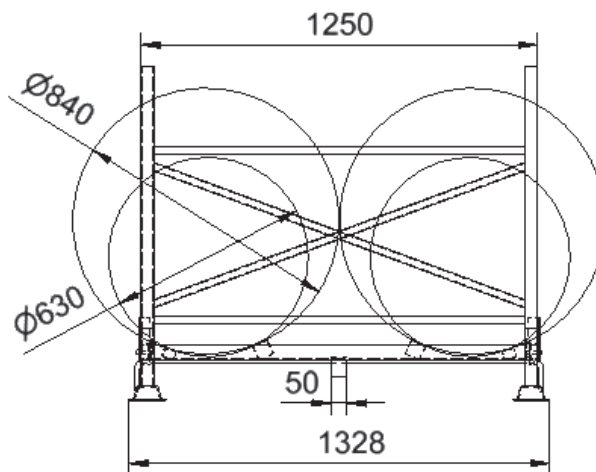

PALLET AT 13009

CTTE 4

FOR TYRE STORAGE

Outside dimensions: 2343 x 1328 x 1057

Weight: 90 kg

Loading capacity: 300 kg

Stackability - full of tyres: 6/1

Stackability - empty: 20 pcs

Number of tyres in pallet: max. 20 pcs

Color surface: RAL

A (1:8)