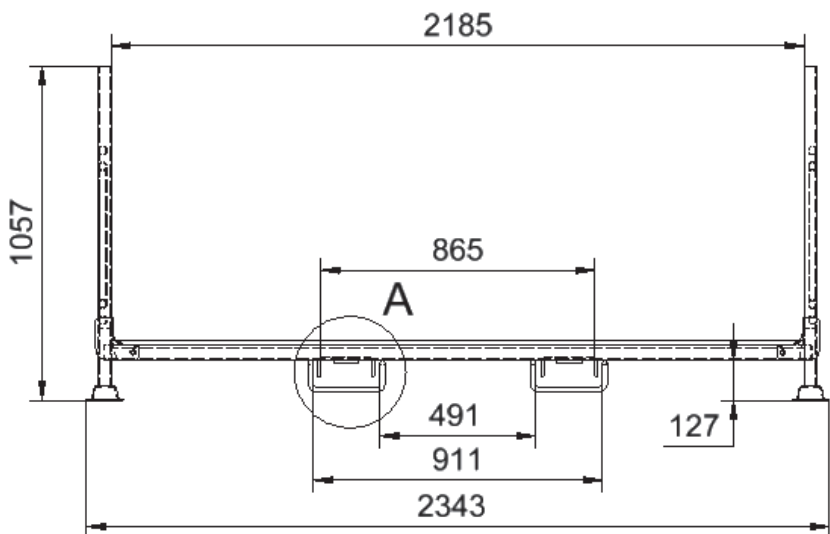

PALLET AT 13009

CTTE 4

FOR TYRE STORAGE

Outside dimensions: 2343 x 1328 x 1057

Weight: 90 kg

Loading capacity: 300 kg

Stackability - full of tyres: 6/1

Stackability - empty: 20 pcs

Number of tyres in pallet: max. 20 pcs

Color surface: RAL

A (1:8)